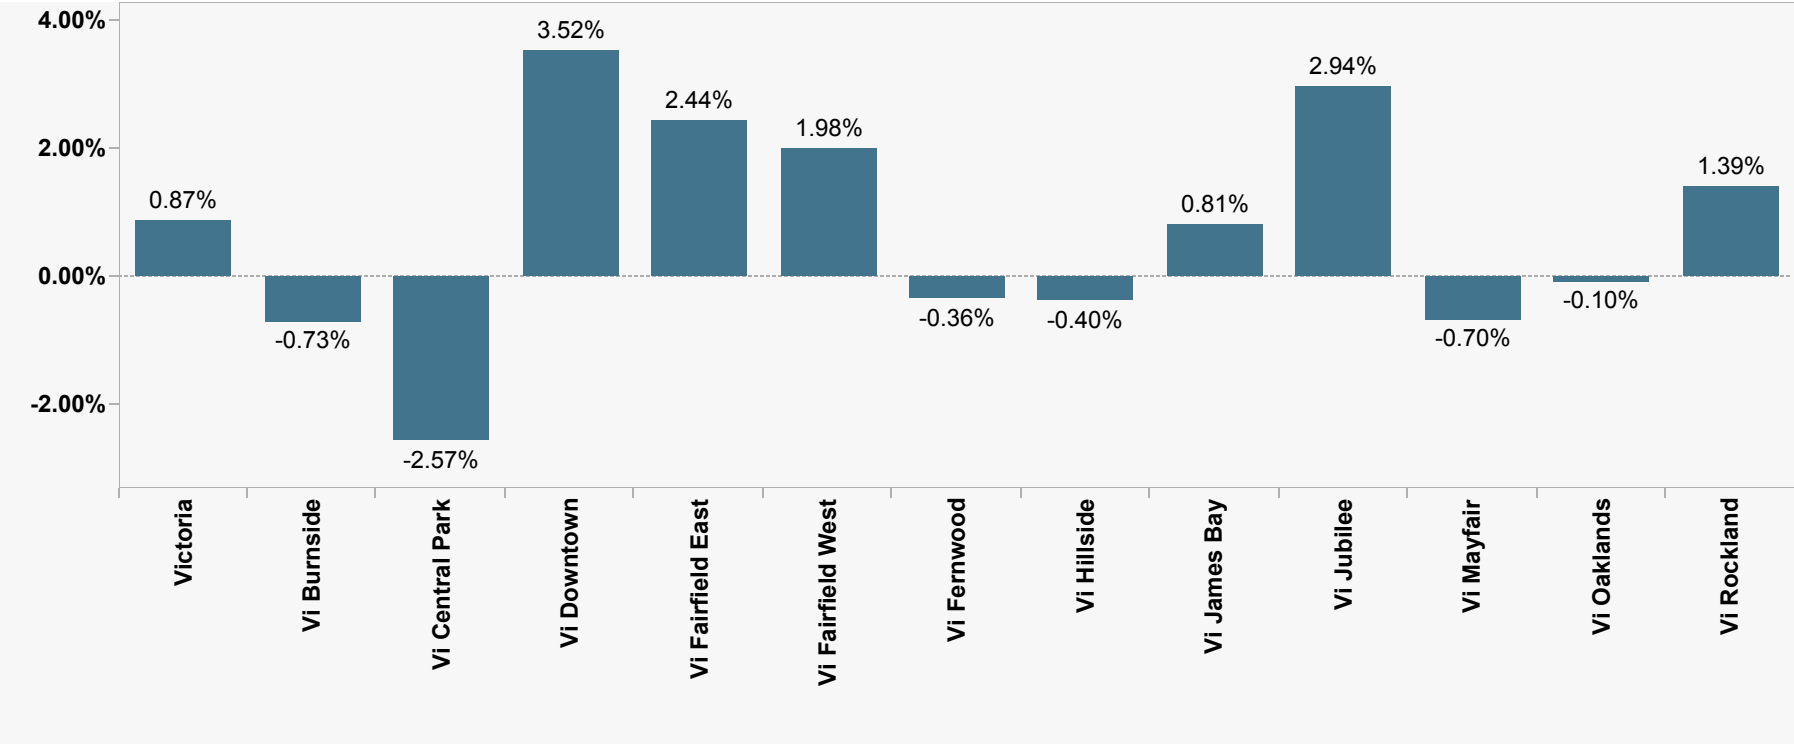

**% Difference of HPI from 1 Month Ago (Nov '16 to Dec '16): Single Family - All**

Select Timeframe: 1 Month Ago

Source: Victoria Real Estate Board